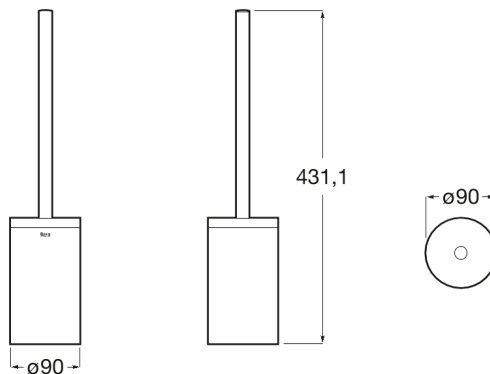

HOTELS

Wall-mounted toilet brush holder

PRICE (VAT INCLUDED)

£158.12

TECHNICAL DRAWINGS

FEATURES

Finish: Chrome

Fixing kit: Not included

Installation type: Floor-standing

Material: Metal

Maximum weight supported (Kg): 5

Hotels

An alliance between simplicity, style and functionality. This collection has been designed to adapt to any space and requirement. Inspired by minimalist forms, it is characterised by its great versatility. It is a solution thought of for both small and large design projects, whether public or private.